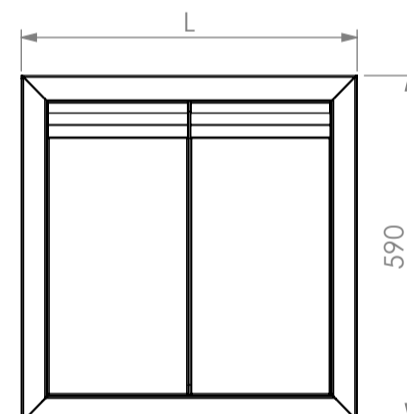

SIMPLY STAINLESS

Modular Sinks, Tables & Shelving

32-DPK-7-1500

*BENCH NOT INCLUDED.
*600-1500 HAVE 2 DOORS.

32-DPK-7-1800

*BENCH NOT INCLUDED.
*1800-2400 HAVE 4 DOORS

SPECIFICATION

Panels

- High quality stainless steel.
- 1.2mm gauge, no. 4 Finnish.
- Double skinned doors
- Full length piano hinge.

	Door Panel Kit			
	Product Code	L (mm)	Fitment information	Unit weight (Kg)
32-DPK	32-DPK-0600	575	To suit 01.02.03.05 & 06	22
	32-DPK-0900	815	To suit 01.02.03.05 & 06	26
	32-DPK-1200	1115	To suit 01.02.03.05 & 06	32
	32-DPK-1500	1415	To suit 01.02.03.05 & 06	38
	32-DPK-1800	1715	To suit 01.02.03.05 & 06	46
	32-DPK-1800C	1715	To suit 05-1800C	46
	32-DPK-2100	2015	To suit 01.02.03.05 & 06	52
	32-DPK-2100C	2015	To suit 05-2100C	52
	32-DPK-2400	2315	To suit 01.02.03.05 & 06	56
	32.END PANEL KIT 600		To suit DPK 600 SERIES	8
	32.END PANEL KIT 700		To suit DPK 700 SERIES	11