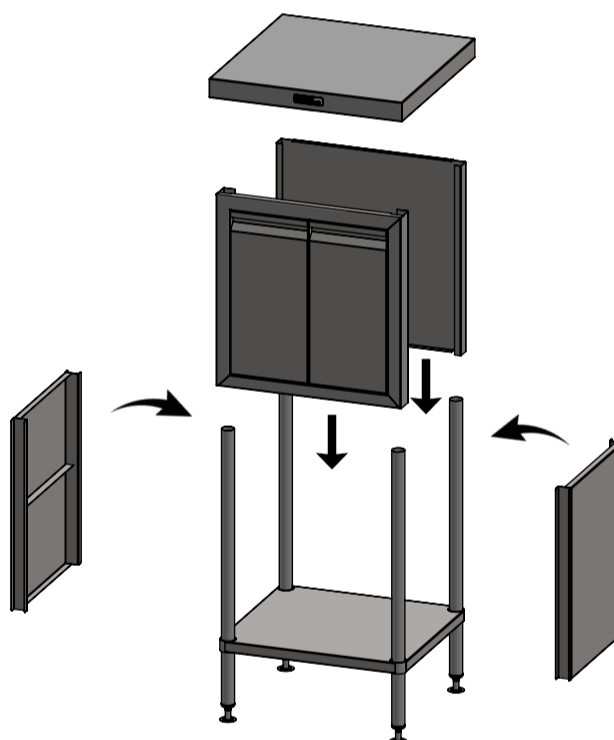

SIMPLY STAINLESS

Modular Sinks, Tables & Shelving

32-DPK-7-1500

*BENCH NOT INCLUDED.
*600-1500 HAVE 2 DOORS.

32-DPK-7-1800

*BENCH NOT INCLUDED.
*1800-2400 HAVE 4 DOORS

SPECIFICATION

Panels

- High quality stainless steel.
- 1.2mm gauge, no. 4 Finnish.
- Double skinned doors
- Full length piano hinge.

	Door Panel Kit			
	Product Code	L (mm)	Fitment information	Unit weight (Kg)
32-DPK	32-DPK-0600	575	To suit 01.02.03.05 & 06	22
	32-DPK-0900	815	To suit 01.02.03.05 & 06	26
	32-DPK-1200	1115	To suit 01.02.03.05 & 06	32
	32-DPK-1500	1415	To suit 01.02.03.05 & 06	38
	32-DPK-1800	1715	To suit 01.02.03.05 & 06	46
	32-DPK-1800C	1715	To suit 05-1800C	46
	32-DPK-2100	2015	To suit 01.02.03.05 & 06	52
	32-DPK-2100C	2015	To suit 05-2100C	52
	32-DPK-2400	2315	To suit 01.02.03.05 & 06	56
	32.END PANEL KIT 600		To suit DPK 600 SERIES	8
	32.END PANEL KIT 700		To suit DPK 700 SERIES	11